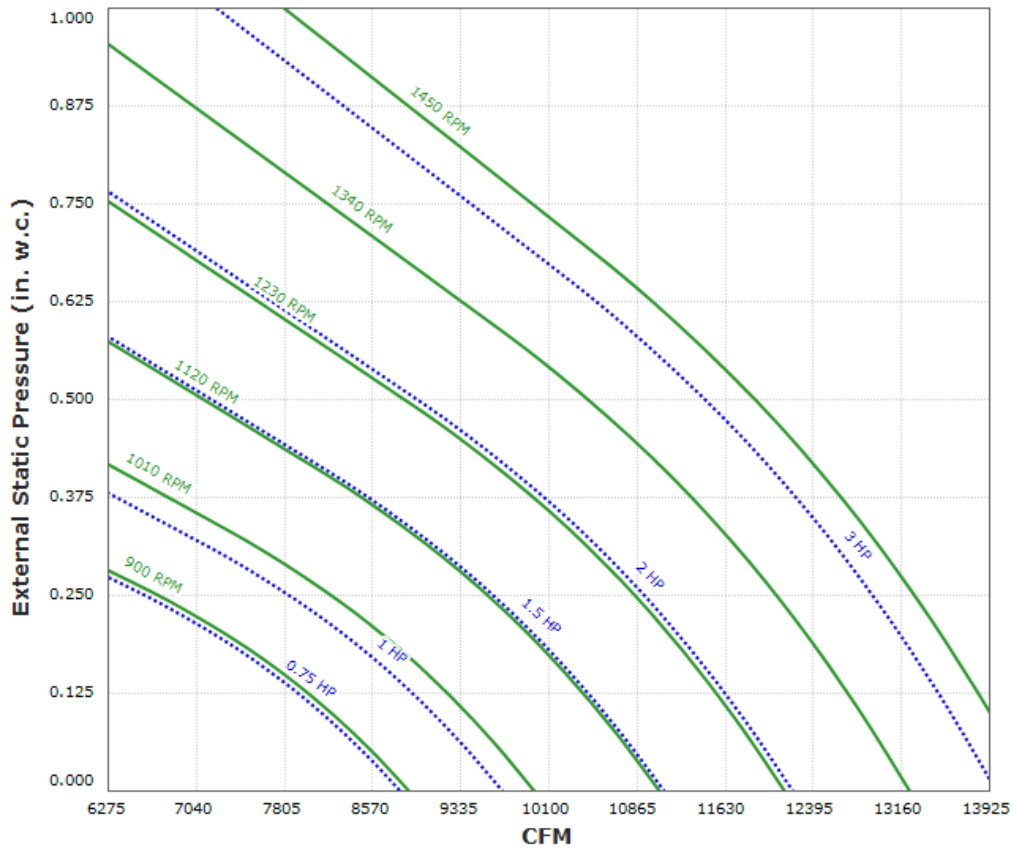

RPTUB30-RA Performance Curve

Max Sizeable RPM = 1450 RPM. Curve shown extended beyond this point for reference only.

Catalog #109R
March 2009